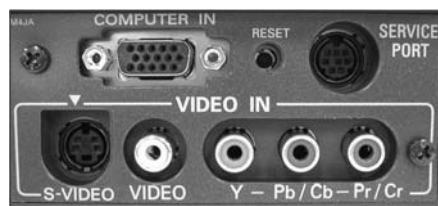

• **Impact you senses, not your living space.** The larger the TV, the more it intrudes into your living room. The Matinee 1HD is about the size of a 3-ring binder and weighs less than 8 pounds. Set it on your coffee table, shelf or mount it on the ceiling.

Specifications

Resolution	True 964x544 wide VGA	Projection Lens	Manual zoom and focus, 1:1.2 zoom ratio, F/2.03-2.34, f=21-25.4mm
Brightness	700 ANSI lumens	Diagonal Image Size	30-200"/76.2-508 cm
Lamp	130w UHP	Throw Distance	3.6'-19.7'/1.1-6 m
Lamp Life	120-day guarantee	Keystone	Digital adjustment of +/- 20 degrees
Display Type	3-0.77in TFT polysilicon LCDs	Adjustments	On-board and remote
Contrast Ratio	800:1	Power Supply	100-240V; 50/60 Hz
Colors	16.7 million	Compatibility	XGA, SVGA, Wide VGA, VGA, Mac
Aspect Ratio	16:9 native, 4:3 compatible	Warranty	3 year parts and labor (Upgradeable to 4 year), 120 day lamp guarantee
Inputs	Computer: (1) 15-pin for computer. Video: (1) RCA composite, (1) RCA component, (1) S-video.	Accessories Included	Backlit remote control, RCA composite video cable, power cord, user guide
Outputs	Control Port: (1) serial port	Optional Accessories	Mac adapter, high def S-video cable, high def component cable, VGA cable, screens and various carrying cases
Decibel Rating	28 dB in Theater Black Mode		
Video	NTSC, NTSC 4.43, SECAM, PAL, PAL-M, PAL-N, 1080i, 1035i, 720p, 575p, 575i, 480p, 480i		
Weight	7.5 lbs/ 3.4 kg		
Dimensions	13.1"/33.2 cm (W) x 4.3"/10.9 cm (H) x 9.7"/24.6 cm (D)		

Input Panel

Easily connect your HDTV set-top box, VCR, DVD player, video game console or TiVo.

Four Quadrant Lens Shift

The projector can be off-set vertically or horizontally from the center of the screen and be optically corrected without causing distortion to the image.