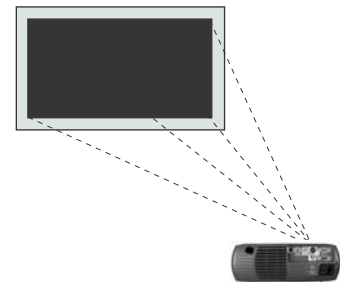

• **Down in front.** Tired of having to sit directly in front of the TV to get the best image? The image from the Matinee 1HD can be seen from all angles, near and far to the screen.

• **Get in the game.** Ever try to take your TV to your friend's house to watch the big game? The Matinee 1HD is made to do just that. It's portable and easy to set up - just connect and project.

Specifications

Resolution	True 964x544 wide VGA	Projection Lens	Manual zoom and focus, 1:1.2 zoom ratio, F/2.03-2.34, f=21-25.4mm
Brightness	700 ANSI lumens	Diagonal Image Size	30-200"/76.2-508 cm
Lamp	130w UHP	Throw Distance	3.6'-19.7'/1.1-6 m
Lamp Life	120-day guarantee	Keystone	Digital adjustment of +/- 20 degrees
Display Type	3-0.77in TFT polysilicon LCDs	Adjustments	On-board and remote
Contrast Ratio	800:1	Power Supply	100-240V; 50/60 Hz
Colors	16.7 million	Compatibility	XGA, SVGA, Wide VGA, VGA, Mac
Aspect Ratio	16:9 native, 4:3 compatible	Warranty	3 year parts and labor (Upgradeable to 4 year), 120 day lamp guarantee
Inputs	Computer: (1) 15-pin for computer. Video: (1) RCA composite, (1) RCA component, (1) S-video.	Accessories Included	Backlit remote control, RCA composite video cable, power cord, user guide
Outputs	Control Port: (1) serial port	Optional Accessories	Mac adapter, high def S-video cable, high def component cable, VGA cable, screens and various carrying cases
Decibel Rating	28 dB in Theater Black Mode		
Video	NTSC, NTSC 4.43, SECAM, PAL, PAL-M, PAL-N, 1080i, 1035i, 720p, 575p, 575i, 480p, 480i		
Weight	7.5 lbs/ 3.4 kg		
Dimensions	13.1"/33.2 cm (W) x 4.3"/10.9 cm (H) x 9.7"/24.6 cm (D)		

Input Panel

Easily connect your HDTV set-top box, VCR, DVD player, video game console or TiVo.

Four Quadrant Lens Shift

The projector can be off-set vertically or horizontally from the center of the screen and be optically corrected without causing distortion to the image.